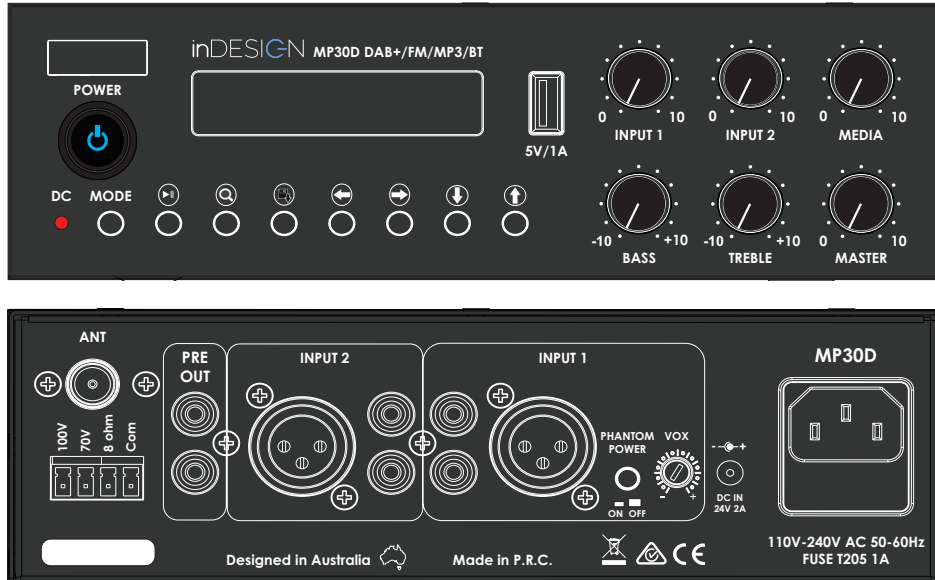

MULTIMEDIA MIXER AMPLIFIER

MP30D

Output power	30 watts. 8Ω or constant voltage 100V/70V line
AC power supply	Internal universal power supply (110VAC – 240VAC)
Output low impedance	8 ohms
Hi impedance output	70V / 161 ohms, 100V / 333 ohms
Input sensitivity	Microphone 5mV, Line 500mV
Frequency response	90Hz – 16KHz, +/- 1dB
THD (at -3dB rate power)	-0.5% @ 1KHz
Tone control	Bass 100Hz ± 10dB, Treble 10kHz ± 10dB
Protection	Thermal protected at 75°, short circuit overload
Size (mm)	220 x 66 x 200
Weight kg (Net)	2.8
FM radio	88 – 108MHz. 10 preset stations
DAB+ frequency range	168MHz – 240MHz
Bluetooth	V3.0, V4.0 supported
USB playback	MP3 & WMA supported
Line Output level	600mV
Mains power	Internal universal power supply (110VAC – 240VAC)
Power consumption	60 watts
Safety	RCM / CE / EMC
Channel separation	>50dB
Noise level	<75dB
DC power supply	21-25V
AC fuse	T1AH 250V 5 x 20 mm

MP30D 30 watt, 100V line mixer amp with built in FM tuner and DAB radio, MP3 player and Bluetooth receiver. Also operates on 24VDC as well as 240VAC.