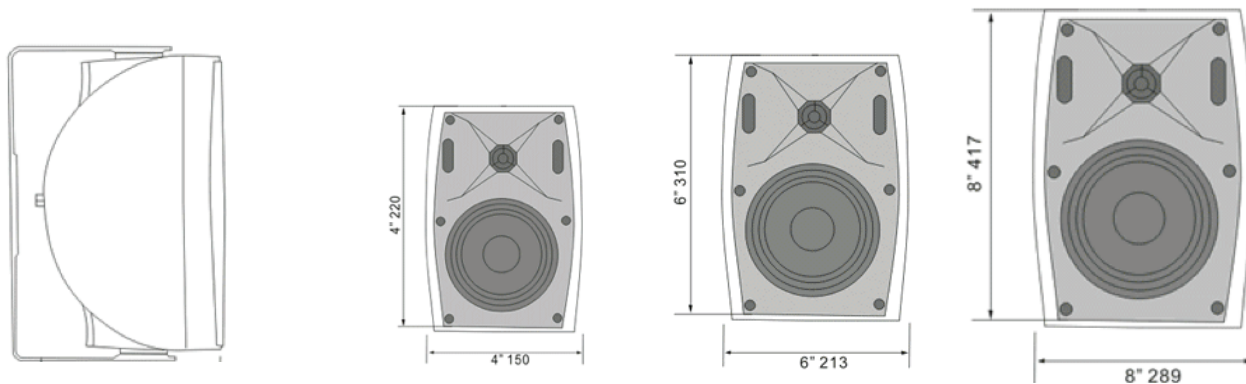

## WS Series 2-Way Installation Speakers

The InDesign WS Series surface mount speakers are designed to suit a range of installations, providing clear reproduction of speech, background music and foreground music.

The WS Series are built with compact and lightweight H.I.P.S cabinets, and include adjustable u-brackets that can be installed both vertically and horizontally for installations where space is limited.

### Features

- 100V with 4 power taps
- 8 ohms
- Comes with metal U mount bracket
- Available in black or white
- Price per pair

	WS-45S B/W	WS-65S B/W	WS-85S B/W
<b>SPEAKERS</b>	4" woofer with 1" silk dome tweeter	6" woofer with 1" silk dome tweeter	8" woofer with 1" silk dome tweeter
<b>POWER TAPS</b>	2.5/5/10/20W 8Ω	5/10/20/40W 8Ω	7.5/15/30/60W 8Ω
<b>LINE VOLTAGE</b>	70V / 100V	70V / 100V	70V / 100V
<b>SENSITIVITY</b>	87dB (1m,1W)	87dB (1m,1W)	88dB (1m,1W)
<b>FREQUENCY RESPONSE</b>	90-20kHz	90-20kHz	40-20kHz
<b>DIMENSIONS (mm)</b>	220 x 150 x 135	310 x 213 x 195	417 x 289 x 255
<b>MATERIAL</b>	H.I.P.S	H.I.P.S	H.I.P.S
<b>WEIGHT (kg)</b>	2.5	3.7	6.6