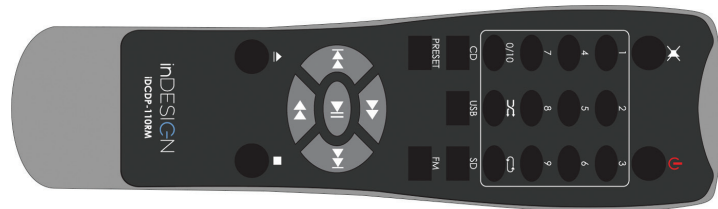

SOURCE UNIT

iDCDP-110

| | |
|-----------------------|---|
| Frequency response | CD: 20Hz – 20kHz USB/SD/FM: 40Hz – 16kHz |
| Distortion | CD: 0.03% (40Hz -16kHz) USB/SD: 0.05% (40Hz -16kHz) FM: 0. 1% (40Hz -16kHz) |
| Signal to noise ratio | CD/USB/SD: ≥75dB FM: ≥60dB |
| Frequency | 87.5MHz — 108MHz |
| Power supply | AC: 240V/50Hz |
| Fuse | F1A/250V |
| Power consumption | ≤15w |
| Dimensions | 484 x 167 x 44mm (W x D x H) |
| Weight | 2.2kg |

| | |
|------------------|---|
| iDCDP-110 | CD/MP3 Player - USB, SD and FM Tuner. 1RU |
|------------------|---|

| | |
|-------------------------|----------------------------|
| iDCDP-110 Remote | Spare remote for iDCDP-110 |
|-------------------------|----------------------------|